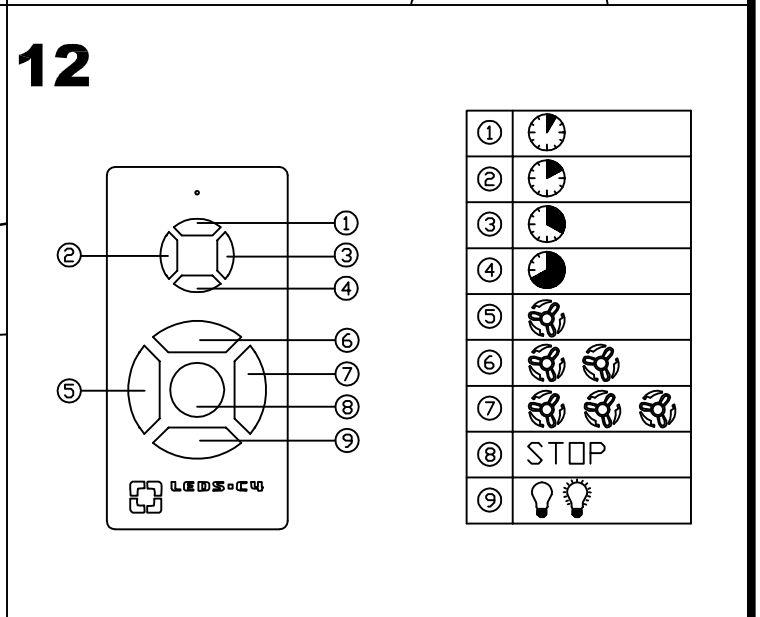

LEDS-C4

30-4393

L max: 135mm / W max: 23W

Recommend TWIST OSRAM 23w

LED S-C4

ON

OK

ON