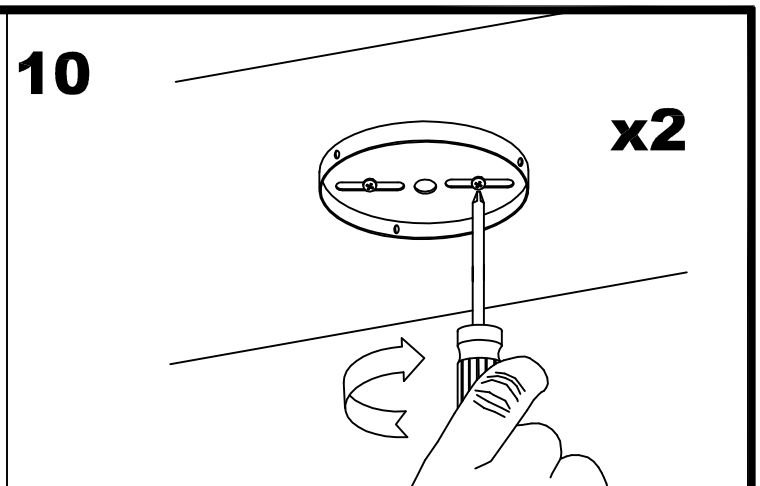

LEDS-C4

30-4393

L max: 135mm / W max: 23W

Recommend TWIST OSRAM 23w

LED S-C4

ON

OK

ON