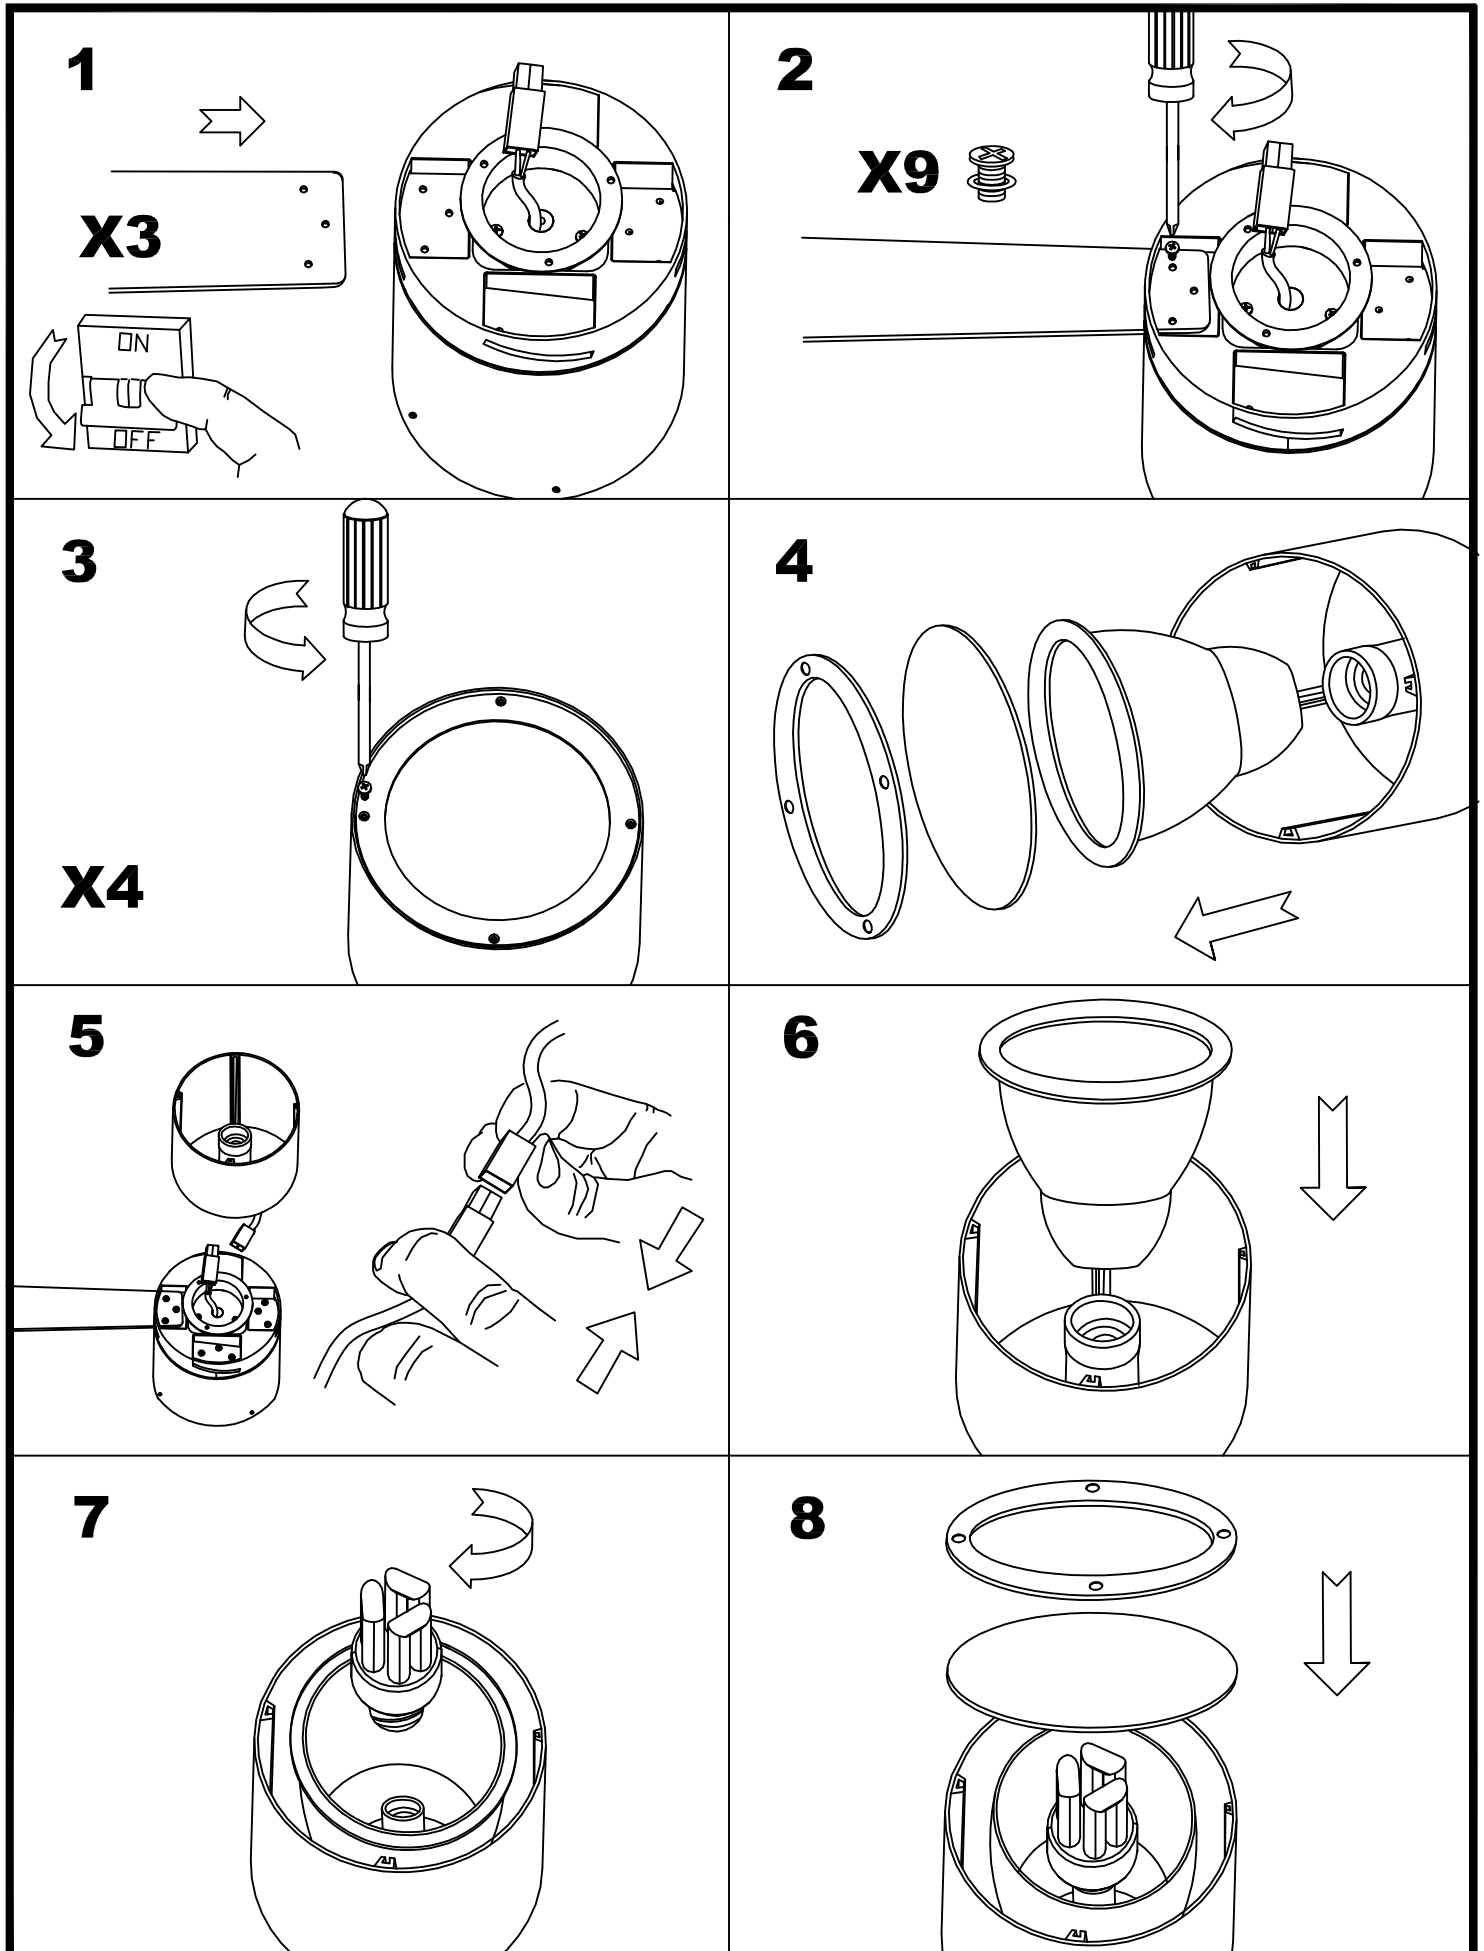

LEDS-C4

30-4393

L max: 135mm / W max: 23W

Recommend TWIST OSRAM 23w

LED S-C4

ON

OK

ON