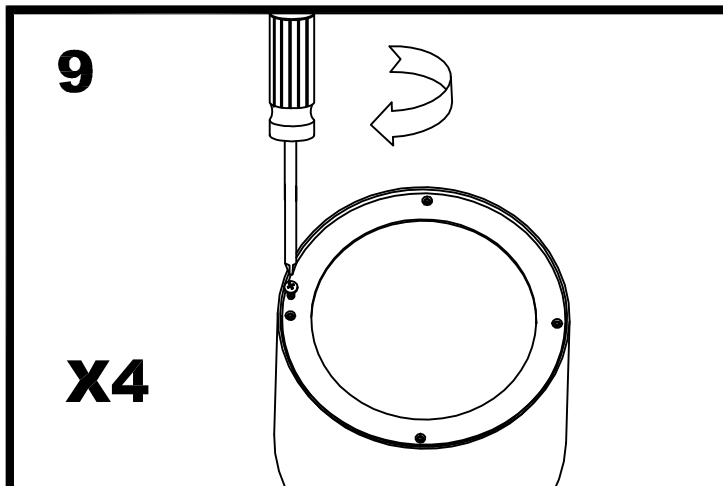

LEDS-C4

30-4393

L max: 135mm / W max: 23W

Recommend TWIST OSRAM 23w

LED S-C4

ON

OK

ON