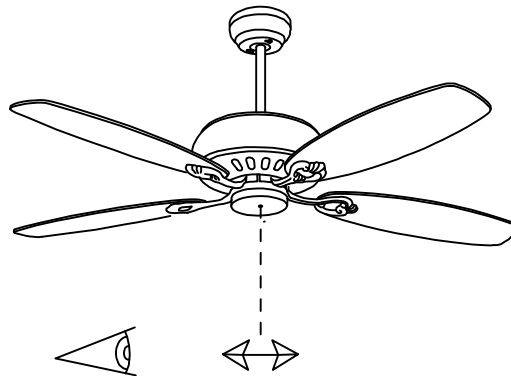

LEDS-C4

30-4393

L max: 135mm / W max: 23W

Recommend TWIST OSRAM 23w

LED S-C4

ON

OK

ON