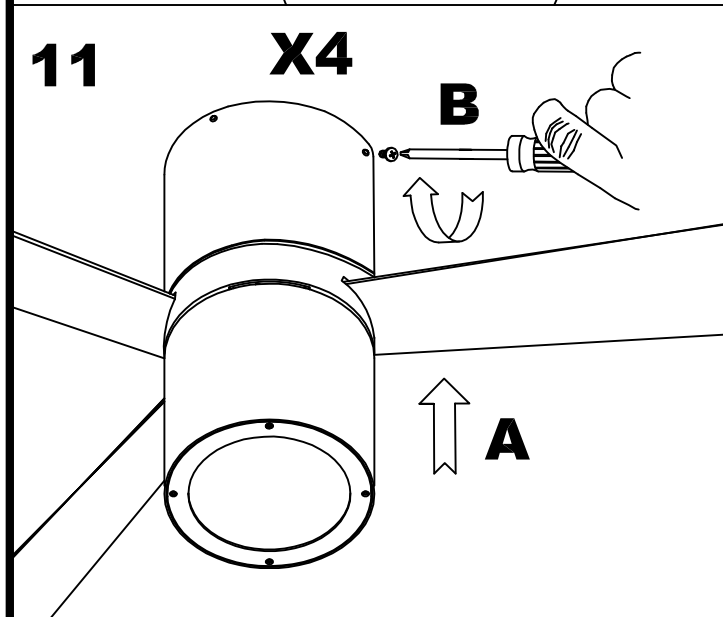

LEDS-C4

30-4393

L max: 135mm / W max: 23W

Recommend TWIST OSRAM 23w

LED S-C4

ON

OK

ON