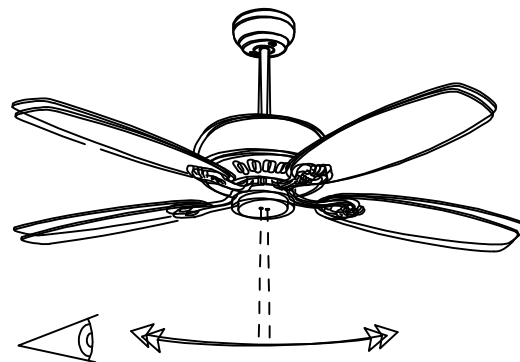

LEDS-C4

30-4393

L max: 135mm / W max: 23W

Recommend TWIST OSRAM 23w

LED S-C4

ON

OK

ON